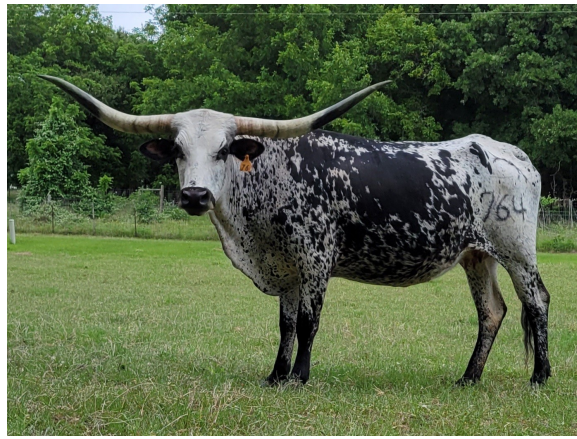

# LA PISTOLA LONGHORNS

## LPL JAM'N TOAST

**Date of Birth:** 12/24/2014  
**Registration 1:** CI296115  
**Breeder:** LA PISTOLA CATTLE LLC  
**Owner:** LA PISTOLA CATTLE LLC

Courtesy of La Pistola Cattle Company

WHITE WITH BLACK SPOTS