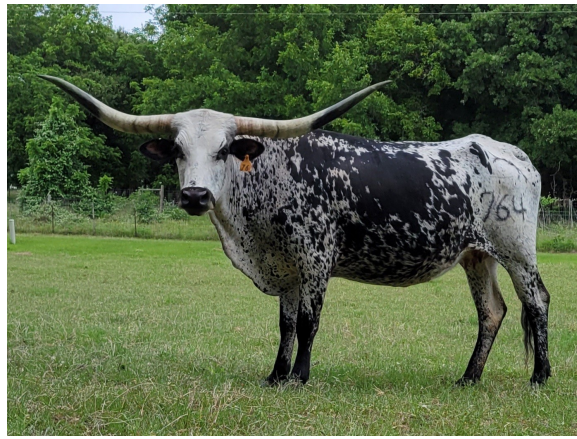

LA PISTOLA LONGHORNS

LPL JAM'N TOAST

Date of Birth: 12/24/2014
Registration 1: CI296115
Breeder: LA PISTOLA CATTLE LLC
Owner: LA PISTOLA CATTLE LLC

Courtesy of La Pistola Cattle Company

WHITE WITH BLACK SPOTS