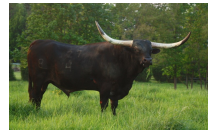

LA PISTOLA LONGHORNS

CR Pacific Edge

Date of Birth: 03/17/2019
 Registration 1: Pending
 Sale Price: \$1,250.00

Courtesy of CR Longhorns

Solid black bull with a 95" sire out of a great Sharpshooter daughter.

COWBOY CHEX

BL RIO CATCHIT

TEJAS STAR

CRANBERRY WINE

Top Caliber

BURNIN DAYLIGHT

BL NIGHT CHEX

BL PEGGY SUE