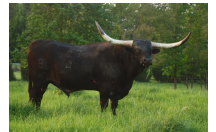

LA PISTOLA LONGHORNS

CR Pacific Edge

Date of Birth: 03/17/2019
 Registration 1: Pending
 Sale Price: \$1,250.00

Courtesy of CR Longhorns

Solid black bull with a 95" sire out of a great Sharpshooter daughter.

BL RIO CATCHIT

TEJAS STAR

CRANBERRY WINE

Top Caliber

BURNIN DAYLIGHT

BL NIGHT CHEX

BL PEGGY SUE