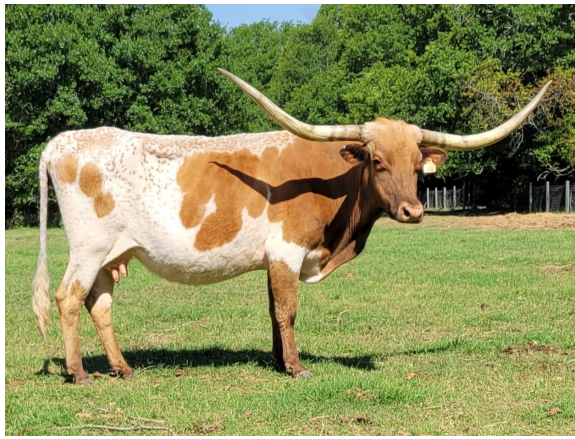

# LA PISTOLA LONGHORNS

## MISS CRYSTAL ROSE LPL

Date of Birth: 05/14/2014  
 Owner: LA PISTOLA CATTLE CO

Courtesy of La Pistola Cattle Company

TTT: 65.0000 on 08/16/2019

JOAQUIN

MISS CRYSTAL ROSE LPL

MISS DIXIE ROSE 711

PCC COMMANDER