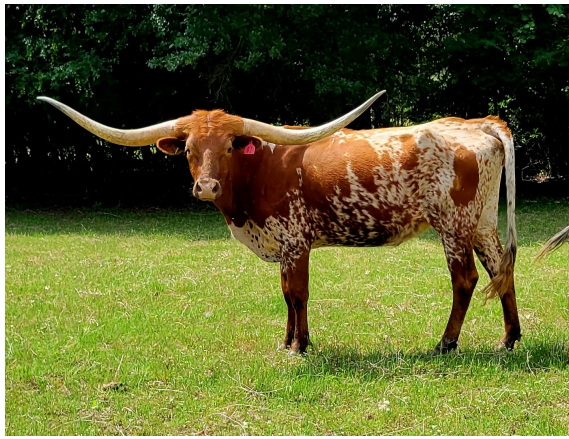

# LA PISTOLA LONGHORNS

## LADY DIVIDEND

Date of Birth: 09/22/2017  
Owner: LA PISTOLA CATTLE LLC

Courtesy of La Pistola Cattle Company

LADY DIVIDEND

RM HIS ROYAL HIGHNESS

RM SUPER MAC

HL SUE'S ROYAL HIGHNESS

SUMMIT 240