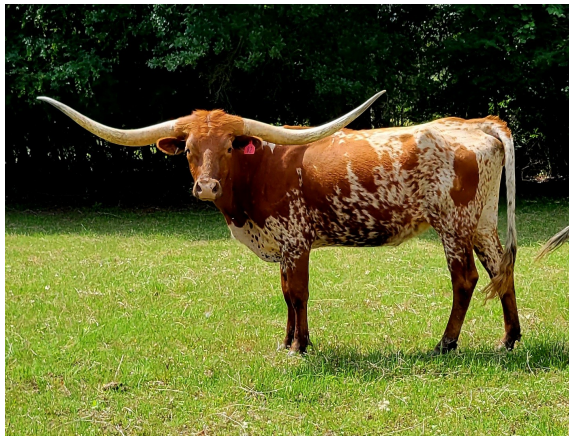

LA PISTOLA LONGHORNS

LADY DIVIDEND

Date of Birth: 09/22/2017
Owner: LA PISTOLA CATTLE LLC

Courtesy of La Pistola Cattle Company

LADY DIVIDEND

RM HIS ROYAL HIGHNESS

CLASSIC DIVIDEND

RM SUPER MAC

HL SUE'S ROYAL HIGHNESS

SUMMIT 240

FA DIVIDEND

M.C. SUPER REX

RM CURL ME AGAIN

JM SUE

ROYAL REPUTATION

FA FIELD MARSHAL