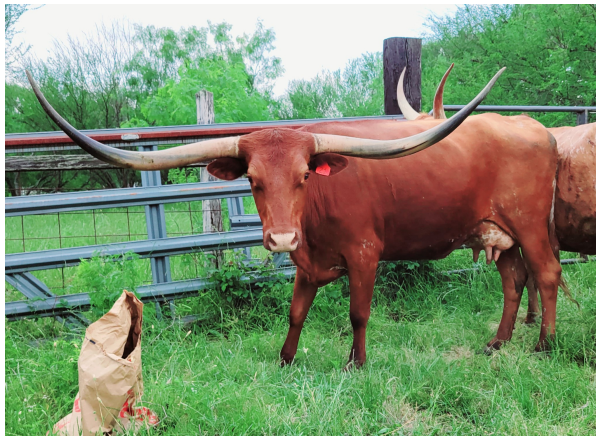

# LA PISTOLA LONGHORNS

## LPL AWESOME SAFARI JANE

**Date of Birth:** 05/16/2017  
**Breeder:** LA PISTOLA CATTLE LLC  
**Owner:** LA PISTOLA CATTLE LLC

Courtesy of La Pistola Cattle Company

**TTT:** 36.5000 on 10/17/2018

RIO SAFARI CHEX 788