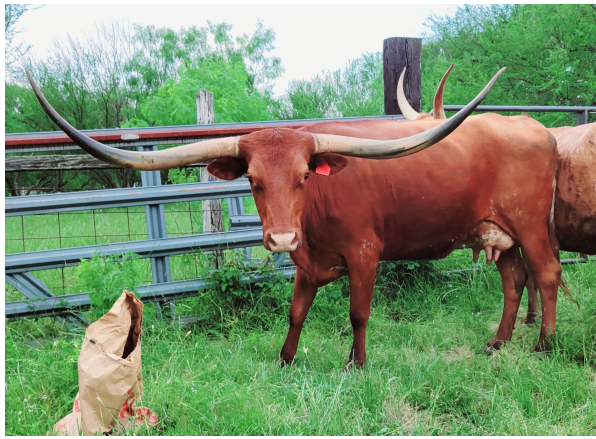

LA PISTOLA LONGHORNS

LPL AWESOME SAFARI JANE

Date of Birth: 05/16/2017
Breeder: LA PISTOLA CATTLE LLC
Owner: LA PISTOLA CATTLE LLC

Courtesy of La Pistola Cattle Company

TTT: 36.5000 on 10/17/2018

RIO SAFARI CHEX 788

JP RIO GRANDE

J.R. GRAND SLAM

TX W Lucky Lady

BL NIGHT CHEX

Safari B 1677

LPL AWESOME SAFARI JANE

NIGHT SAFARI BL833

FR IDES