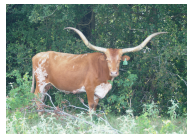

LIVELY LADY