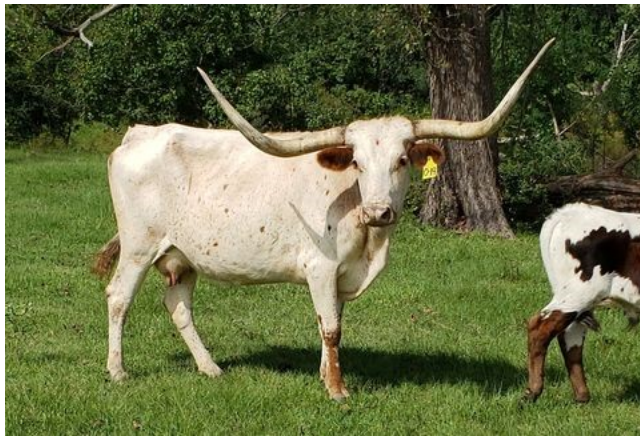

LA PISTOLA LONGHORNS

LPL ANNIE'S GAME PIECE

Date of Birth: 06/16/2013
 Registration 1: I-264049
 Breeder: LA PISTOLA CATTLE LLC
 Owner: LA PISTOLA CATTLE LLC

Courtesy of La Pistola Cattle Company

TTT: 59.2500 on 06/24/2018