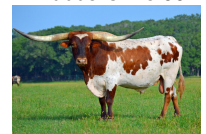

## R25 HEIFER

Date of Birth: 11/01/2021

Courtesy of La Pistola Cattle Company

R25 HEIFER

LPL ETERNAL BALLERINA

HUBBELLS BAD TO THE BONE

LPL MAJORITA

Hubbells Rio 007