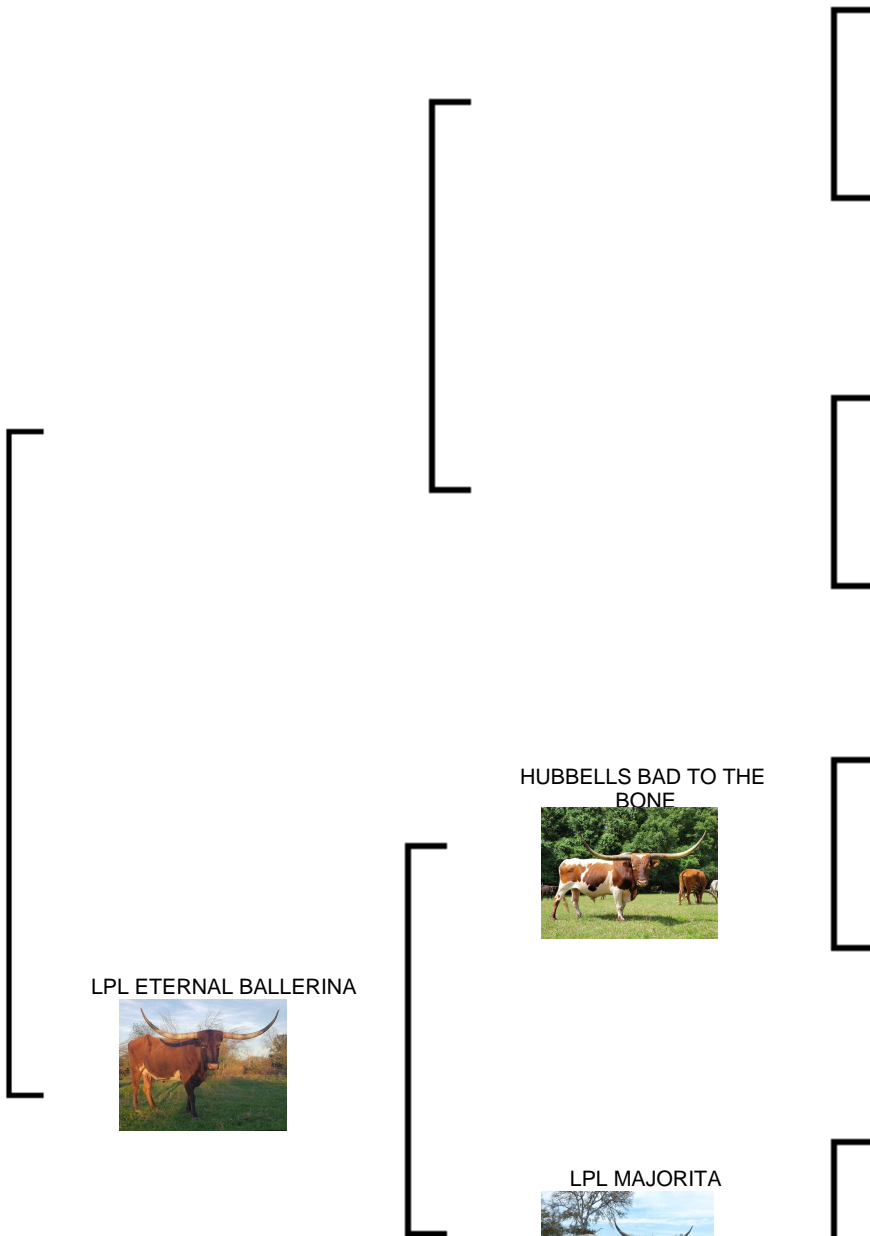

# LA PISTOLA LONGHORNS

## R25 HEIFER

Date of Birth: 11/01/2021

Courtesy of La Pistola Cattle Company

R25 HEIFER

LPL ETERNAL BALLERINA

HUBBELLS BAD TO THE BONE

Hubbells Rio 007

SHAMROCK ETERNAL STAR