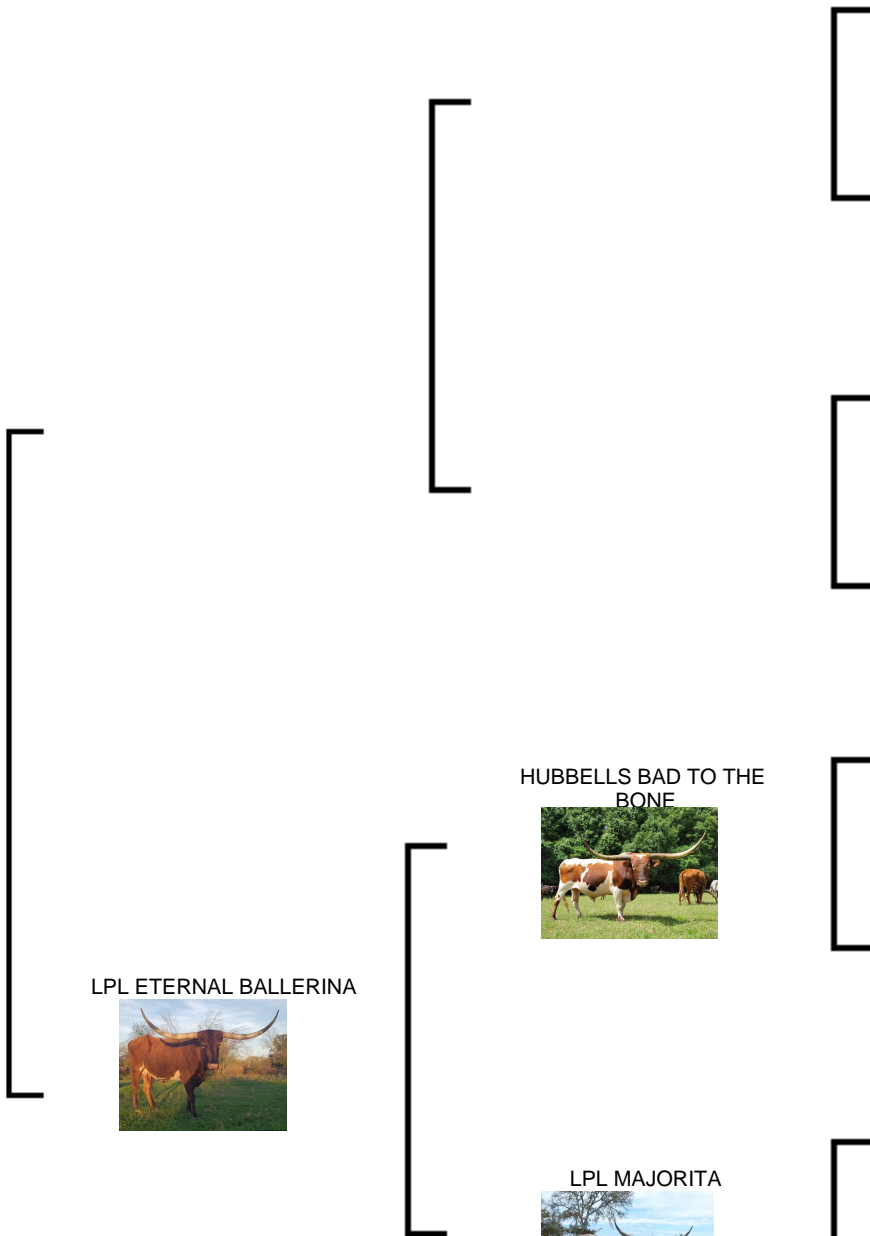

# LA PISTOLA LONGHORNS

## R25 HEIFER

Date of Birth: 11/01/2021

Courtesy of La Pistola Cattle Company

R25 HEIFER

LPL ETERNAL BALLERINA

HUBBELLS BAD TO THE BONE

LPL MAJORITA

Hubbells Rio 007