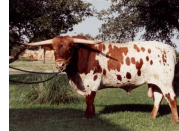

STOCKTON'S RED ROAN 2

IMPACTS REAR ADMIRAL

EVITA