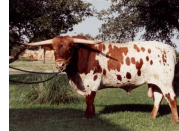

## PC OVERLY CHIC

**Date of Birth:** 03/25/2005  
**Registration 1:** C1233500  
**Breeder:** PANTHER CREEK RANCH  
**Owner:** LA PISTOLA CATTLE CO

Courtesy of La Pistola Cattle Company

RED AND WHITE SPECKLED