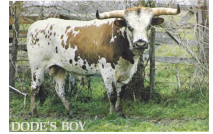

LA PISTOLA LONGHORNS

LR TARA

Date of Birth: 04/06/2003
Registration 1: C225173
Breeder: ROBERT WEIR
Owner: LA PISTOLA CATTLE LLC

RED AND WHITE, BROWN

Total Horn: 75.1250 on 10/13/2010
TTT: 67.2500 on 02/17/2016

JOHN E LONGHORN 77

DODE'S BLUBOY FM884

DODE'S BOY

CLASSEY BLUBUTLER FM 386

CLASSIC

RANGER'S HONEY

CLASSICS HONEY

WIDESPREAD 11/9

Locksmith Lady

JK CREEKMORE

JL CREEKMORES SCARLET

MISS CLASSEY SENATE

SENATOR

CLASSEY BUNNY FM658