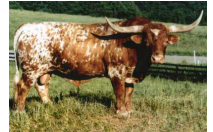

LA PISTOLA LONGHORNS

SHOW CASE STAR

Date of Birth: 12/01/2013

Courtesy of La Pistola Cattle Company

SHOW CASE STAR

LONE STAR 80

TEMPTER

HORSESHOE J EXAMPLE

WINCHESTER

WIN THE CASE

THE SHOWCASE

TEMPTATION'S THE ACE

Field Of Pearls

BL Coach's Desperado

Dixie Charlene

GIZMO