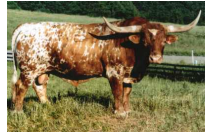

LA PISTOLA LONGHORNS

SHOW CASE STAR

Date of Birth: 12/01/2013

Courtesy of La Pistola Cattle Company

SHOW CASE STAR

LONE STAR 80

TEMPTER

HORSESHOE J EXAMPLE

WINCHESTER

WIN THE CASE

THE SHOWCASE

TEMPTATION'S THE ACE

Field Of Pearls

BL Coach's Desperado

Dixie Charlene

GIZMO